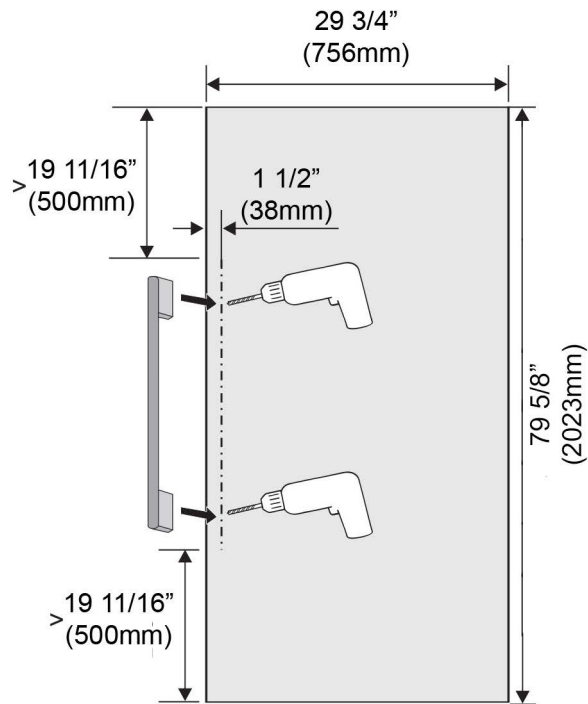

# MasterCool Panel

KFP 3003 ed/cs

**SPECIFICATIONS**

KFP 3003 ed/cs — Item 36996064EU1

Accessory for K 18xx Vi and F 18xx Vi

**Panel Dimensions**

Width	29 3/4" (756 mm)
Height	79 5/8" (2023 mm)
Depth	13/16" (21 mm)

**Shipping**

Shipping Weight	58.4 lbs (26.5 kg)
Width	33 7/8" (860 mm)
Height	83 1/16" (2110 mm)
Depth	3 1/8" (80 mm)

**Support**

Call Miele	800.843.7231
Miele Website	<a href="http://www.mieleusa.com">www.mieleusa.com</a>

FOR RIGHT HAND HANDLE  
MOUNTING

**K 181x Vi &/or F 181x Vi**

## FOR LEFT HAND HANDLE MOUNTING

**K 180x Vi &/or F 180x Vi**