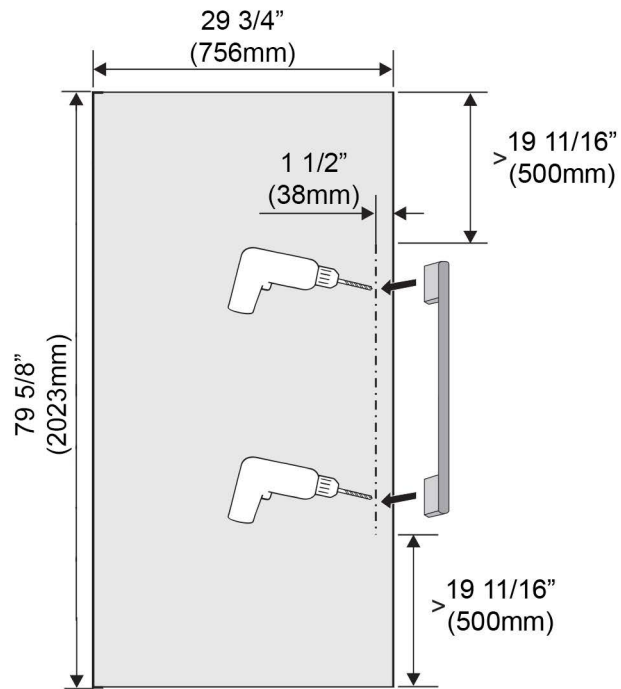

# MasterCool Panel

KFP 3003 ed/cs

**SPECIFICATIONS**

KFP 3003 ed/cs — Item 36996064EU1

Accessory for K 18xx Vi and F 18xx Vi

**Panel Dimensions**

Width	29 3/4" (756 mm)
Height	79 5/8" (2023 mm)
Depth	13/16" (21 mm)

**Shipping**

Shipping Weight	58.4 lbs (26.5 kg)
Width	33 7/8" (860 mm)
Height	83 1/16" (2110 mm)
Depth	3 1/8" (80 mm)

**Support**

Call Miele	800.843.7231
Miele Website	<a href="http://www.mieleusa.com">www.mieleusa.com</a>

FOR RIGHT HAND HANDLE  
MOUNTING

**K 181x Vi &/or F 181x Vi**

## FOR LEFT HAND HANDLE MOUNTING

**K 180x Vi &/or F 180x Vi**